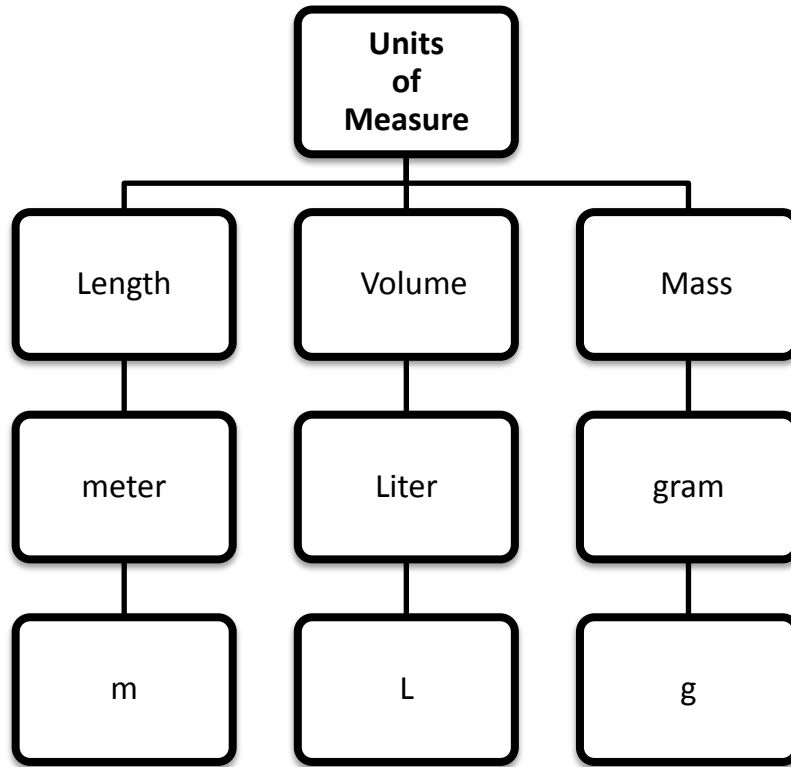

# METRIC NOTES

KING	HENRY	DIED	UNEXPECTEDLY	DRINKING	CHOCOLATE	MILK
kilo-	hector-	deca-	unit	deci-	centi-	milli-
1000	100	10	0	0.1	0.01	0.001
k_	h_	da_		d_	c_	m_
kg	hg	dag	g	dg	cg	mg
kL	hL	daL	L	dL	cL	mL
km	hm	dam	m	dm	cm	mm

**Metric Rules:** 1 - No commas, they look too much like a decimal if you write messy.  
 2 - All abbreviations are written lower case, EXCEPT the "L" for Liter. Otherwise it looks like a one (1).